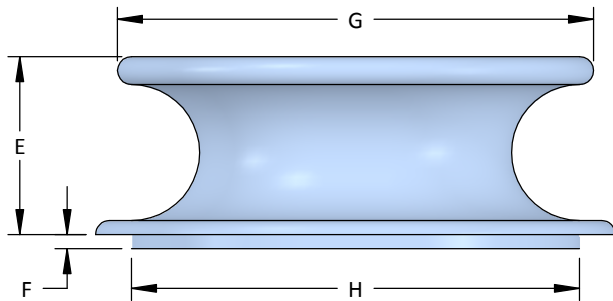

Mooring Rings

Oval Mooring Rings

- Custom Coatings Available
- Custom Materials Available

TYPE 1

Model No.	SIZE A x B	C	D	E	F	G	H
S342	8 x 6	16 ¹ / ₄	14 ¹ / ₄	5 ⁹ / ₁₆	⁷ / ₁₆	14 ⁷ / ₈	14
S345	10 x 8	19	17	7 ¹ / ₈	³ / ₈	17 ¹ / ₂	17 ¹ / ₂
S350	12 x 6	20 ¹ / ₄	14 ¹ / ₄	5 ⁹ / ₁₆	⁷ / ₁₆	18 ⁷ / ₈	18
S349	12 x 8	19	15	5 ¹ / ₈	³ / ₈	17 ¹ / ₂	17 ¹ / ₂
S352	14 x 10	27	23	9 ¹ / ₂	¹ / ₂	24	24
S346	15 x 12	30	27	11 ⁷ / ₁₆	¹ / ₂	27	27

TYPE 2

Model No.	SIZE A x B	C	D	E	F	G	H
S363	12 x 10	26	24	14	-	-	-
S343	18 x 12	33	27	14	-	-	-
S351	22 x 11	37	26	14	-	-	-
S366	24 x 12	41	29	16	-	-	-

All dimensions are in inches and are subject to change.