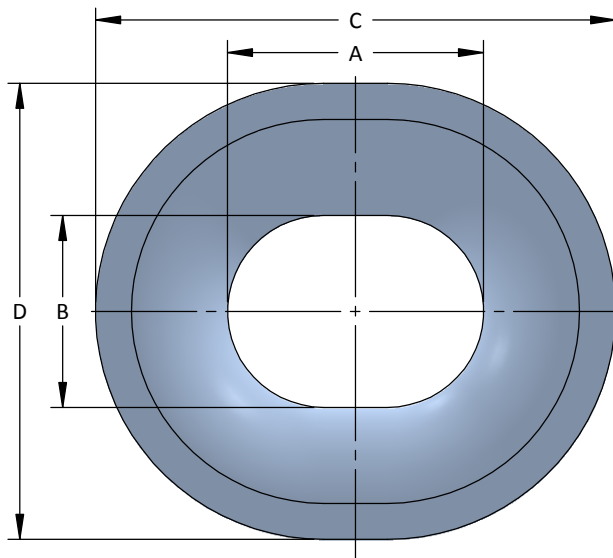

Mooring Rings

Oval Mooring Rings

- Custom Coatings Available
- Custom Materials Available

TYPE 1

Model No.	SIZE A x B	C	D	E	F	G	H
S342	8 x 6	16 ¹ / ₄	14 ¹ / ₄	5 ⁹ / ₁₆	⁷ / ₁₆	14 ⁷ / ₈	14
S345	10 x 8	19	17	7 ¹ / ₈	³ / ₈	17 ¹ / ₂	17 ¹ / ₂
S350	12 x 6	20 ¹ / ₄	14 ¹ / ₄	5 ⁹ / ₁₆	⁷ / ₁₆	18 ⁷ / ₈	18
S349	12 x 8	19	15	5 ¹ / ₈	³ / ₈	17 ¹ / ₂	17 ¹ / ₂
S352	14 x 10	27	23	9 ¹ / ₂	¹ / ₂	24	24
S346	15 x 12	30	27	11 ⁷ / ₁₆	¹ / ₂	27	27

TYPE 2

Model No.	SIZE A x B	C	D	E	F	G	H
S363	12 x 10	26	24	14	-	-	-
S343	18 x 12	33	27	14	-	-	-
S351	22 x 11	37	26	14	-	-	-
S366	24 x 12	41	29	16	-	-	-

All dimensions are in inches and are subject to change.