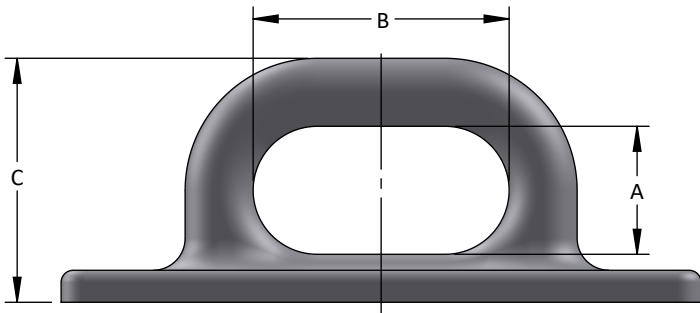

Mooring Rings

Cast D-Rings

- Custom Coatings Available
- Custom Materials Available

Model No.	A	B	C	D	E	F	G	H
S310	4	8	7 ⁵ / ₈	20	6	12 ¹ / ₄	1	2 ¹ / ₂
S312	5	10	10	24	8	15	1 ¹ / ₄	2 ¹ / ₂
S329M	4	8	7 ⁵ / ₈	20	6	12	1	2

All dimensions are in inches and are subject to change.