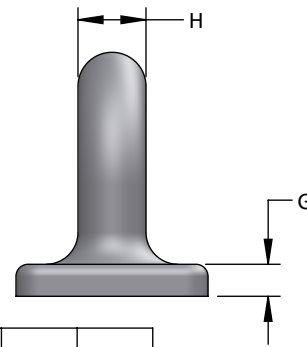

Mooring Rings

Cast D-Rings

- Custom Coatings Available
- Custom Materials Available

Model No.	A	B	C	D	E	F	G	H
S310	4	8	7 ⁵ / ₈	20	6	12 ¹ / ₄	1	2 ¹ / ₂
S312	5	10	10	24	8	15	1 ¹ / ₄	2 ¹ / ₂
S329M	4	8	7 ⁵ / ₈	20	6	12	1	2

All dimensions are in inches and are subject to change.