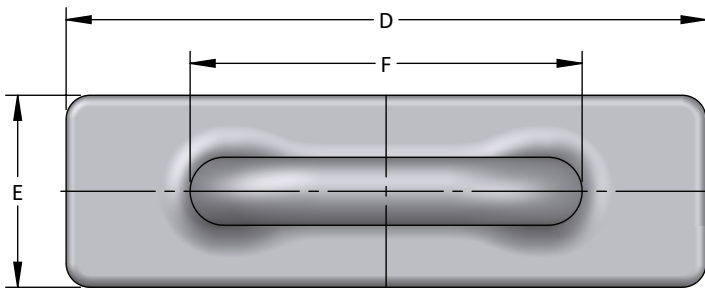

Mooring Rings

Cast D-Rings

- Custom Coatings Available
- Custom Materials Available

Model No.	A	B	C	D	E	F	G	H
S310	4	8	7 ⁵ / ₈	20	6	12 ¹ / ₄	1	2 ¹ / ₂
S312	5	10	10	24	8	15	1 ¹ / ₄	2 ¹ / ₂
S329M	4	8	7 ⁵ / ₈	20	6	12	1	2

All dimensions are in inches and are subject to change.