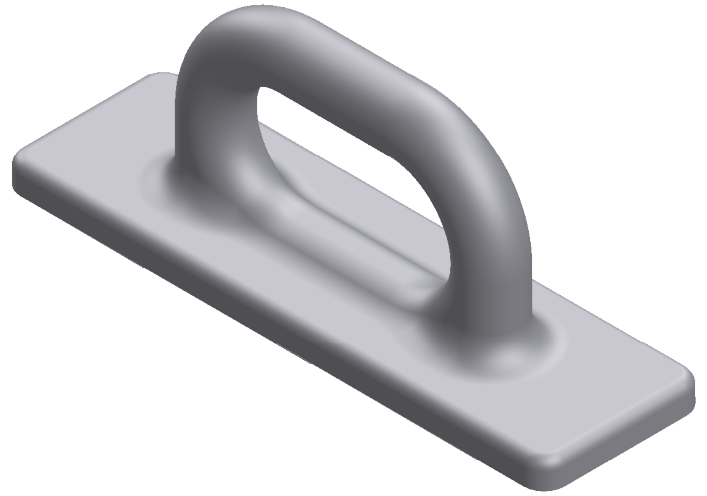

Mooring Rings

Cast D-Rings

- Custom Coatings Available
- Custom Materials Available

Model No.	A	B	C	D	E	F	G	H
S310	4	8	7 ⁵ / ₈	20	6	12 ¹ / ₄	1	2 ¹ / ₂
S312	5	10	10	24	8	15	1 ¹ / ₄	2 ¹ / ₂
S329M	4	8	7 ⁵ / ₈	20	6	12	1	2

All dimensions are in inches and are subject to change.