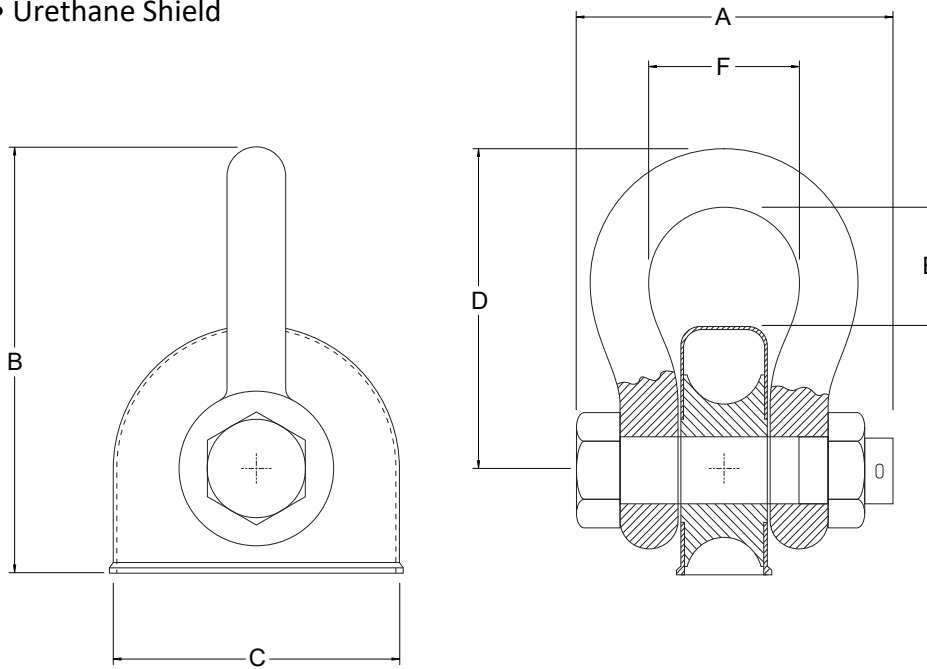

Towing Connector

Navsea 803-6397406

- Galvanized Anchor Shackle
- Bronze Spool
- Urethane Shield

Model No.	For Use With Rope CRCMF	Shackle (PC.NO.3) Size	Proof Load (lbs)	Weight (lbs) Approx.	A Approx.	B MAX	C	D MAX	E MIN	F MIN
803-6397406-5-5.5	5 - 5.5	1-5/8	108,000	30	9-1/2	12	8-1/16	9	3	4
803-6397406-6-7	6 - 7	2	168,000	68	11	15-1/8	10	11-3/8	3-1/2	5-1/4
803-6397406-7.5-9	7.5 - 9	2-1/2	283,200	126	13-5/8	19-7/8	13-7/16	14-7/8	4-7/8	6-3/4
803-6397406-10	10	3	332,400	187	16-1/2	23-7/8	14-5/8	18-3/8	6-3/4	7-3/8
803-6397406-11-12	11 - 12	3-1/2	502,400	329	19-1/2	27-7/8	18	21-1/8	7-3/8	9
803-6397406-13-14	13 - 14	4	632,400	474	20-3/4	31-5/8	20-3/4	23-7/8	8-1/4	10-1/2

All dimensions are in inches and are subject to change.