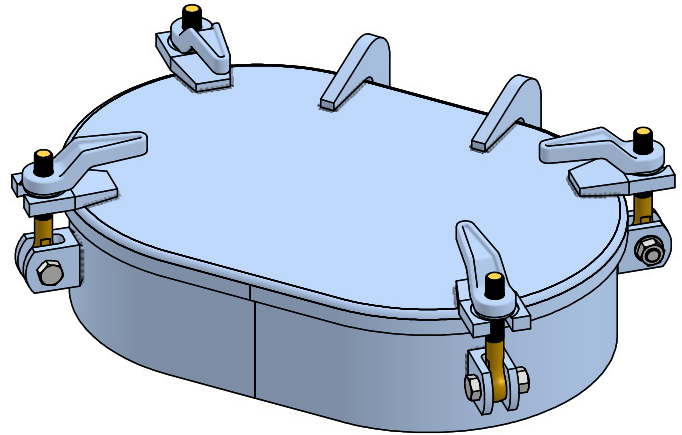

Hatches

Raised Watertight Hatch

- Custom Coatings Available
- Custom Materials Available

Model No.	A x B	C	D	E	F	G	H	J
S1130	23 x 15	5	23 ³ / ₄	15 ³ / ₄	12	8 ¹ / ₄	18 ¹ / ₄	24 ¹ / ₂
S1131	24 x 18		25	19 ¹ / ₄	14		21 ³ / ₄	25 ³ / ₄

All dimensions are in inches and are subject to change.