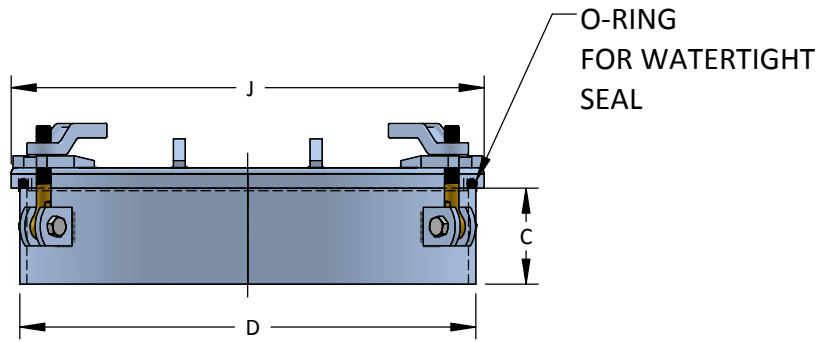

Hatches

Raised Watertight Hatch

- Custom Coatings Available
- Custom Materials Available

Model No.	A x B	C	D	E	F	G	H	J
S1130	23 x 15	5	23 ³ / ₄	15 ³ / ₄	12	8 ¹ / ₄	18 ¹ / ₄	24 ¹ / ₂
S1131	24 x 18		25	19 ¹ / ₄	14		21 ³ / ₄	25 ³ / ₄

All dimensions are in inches and are subject to change.