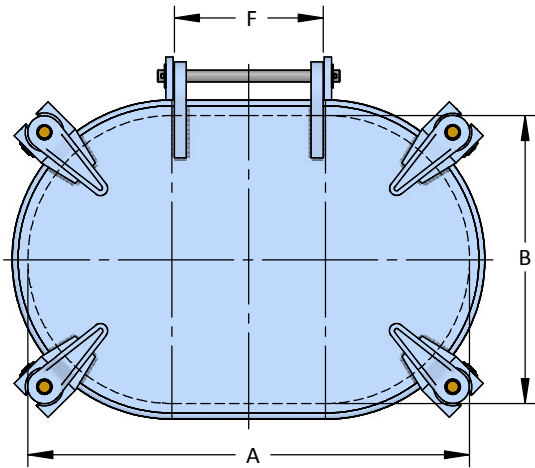

Hatches

Raised Watertight Hatch

- Custom Coatings Available
- Custom Materials Available

Model No.	A x B	C	D	E	F	G	H	J
S1130	23 x 15	5	23 ³ / ₄	15 ³ / ₄	12	8 ¹ / ₄	18 ¹ / ₄	24 ¹ / ₂
S1131	24 x 18		25	19 ¹ / ₄	14		21 ³ / ₄	25 ³ / ₄

All dimensions are in inches and are subject to change.