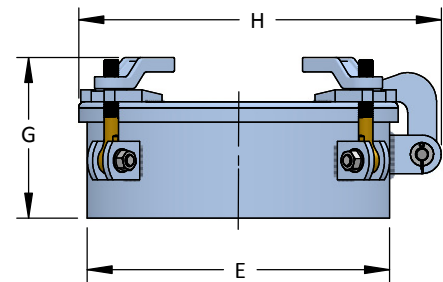

Hatches

Raised Watertight Hatch

- Custom Coatings Available
- Custom Materials Available

Model No.	A x B	C	D	E	F	G	H	J
S1130	23 x 15	5	23 ³ / ₄	15 ³ / ₄	12	8 ¹ / ₄	18 ¹ / ₄	24 ¹ / ₂
S1131	24 x 18		25	19 ¹ / ₄	14		21 ³ / ₄	25 ³ / ₄

All dimensions are in inches and are subject to change.